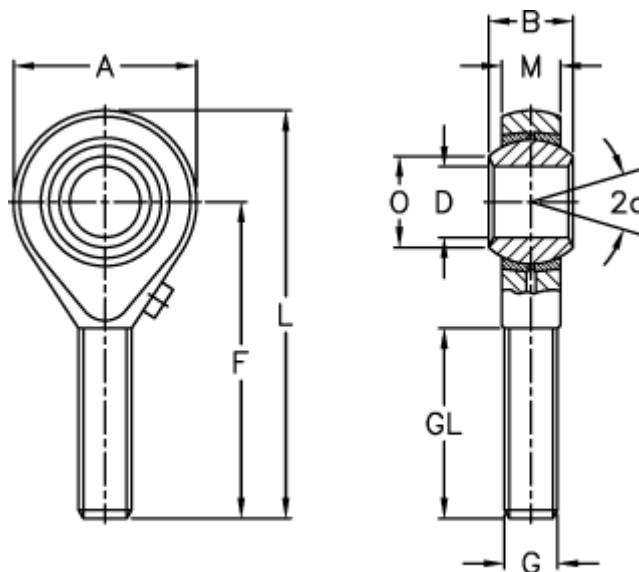

Article number: 54300925

Description: LDK Rod end POS 25

## Measures

A	= 60	L	= 124
a (degrees)	= 15	M	= 22.00
B	= 31	O	= 29.50
D	= 25	Static load C0 (kN)	= 68.0
Dynamic load C (kN)	= 40.5	Weight (g)	= 650
F	= 94		
g	= M24x2		
GL	= 57		